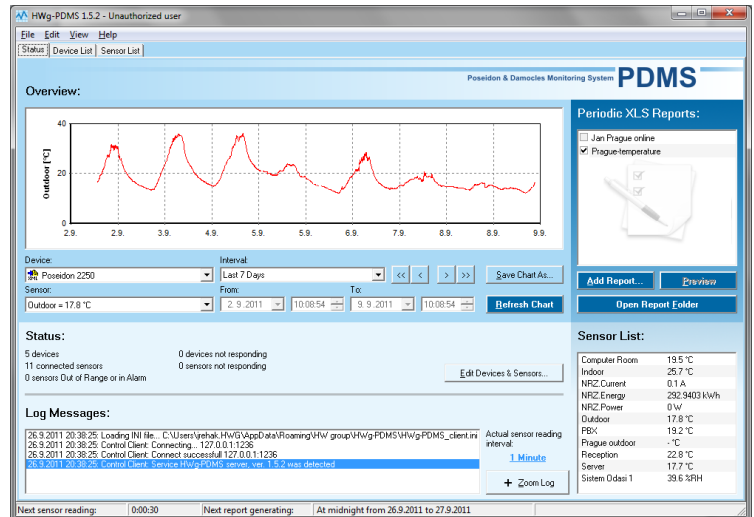

# HWg-PDMS: Collect & visualize data

Windows application for data collection, native MS Excel exports.

PDMS is a free application by HW group for collecting data from all types of IP sensors (Poseidon xxxx, Damocles xxxx, HWg-STE, and more). Data collection takes place in the background over LAN or over Email (GSM-enabled HWg-Ares unit).

Data from the internal database can be exported in the background as a XML database, or natively exported to MS Excel using the supplied set of macros.

Version for 3 sensors (values) is free of charge. Commercial version supports up to 100 devices and 250 sensors.

- **Data input:** LAN (http) / Email (POP3) / Portal (HWg-Push protocol)
- **Compatible devices:** Poseidon / Damocles / HWg-STE / HWg-STE Push / HWg-WLD / HWg-PWR / HWg-Ares
- **Data output:** Graph overview / MS Excel export / XML database / Email report
- **Application:** Windows UI, Windows service (runs in the background, suitable for servers too)
- **License:** Free of charge for 3 sensors / Commercial version for 8/20/250 sensors
- **MS Excel export:** Periodic, in the background, compatible with MS Excel 2007 and newer

Functions

- Data collection, internal Firebird database
- Graph overview of the stored values
- Manual export to XML/ MS Excel (selectable sensors and period)
- Periodic data export (in the background, selectable sensors and period)