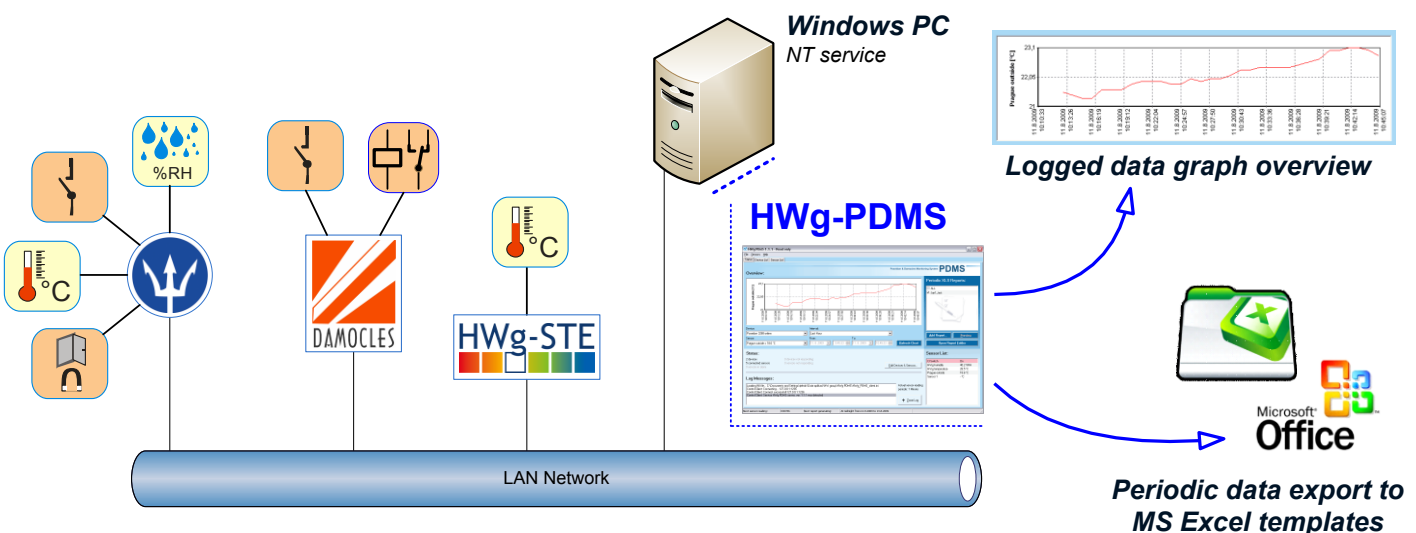

HWg-PDMS topology